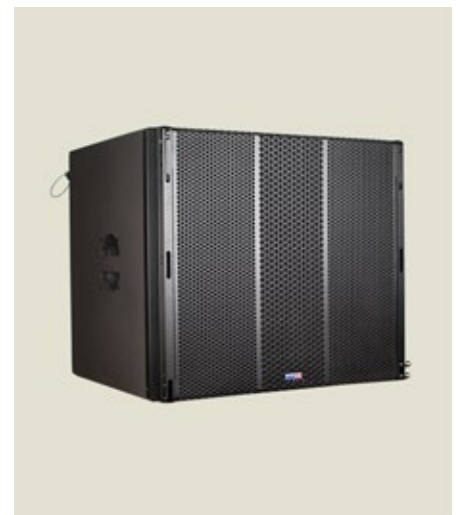

Products in the Series

- Delta 20
- Delta 10FT

Features

- High pressure output, constant directivity & superior quality
- On-board FIR & IIR Control, to be used along with the Delta Tune Software
- Upto 16 enclosures can be arrayed on a single Delta X-AF
- High power Class-D amplifier, with pre configured limiting
- 4-point Easy-fly Rigging System
- Rugged Birchwood enclosures with scratch resistant paint finish

The Delta 10FT is a powered 18" flying subwoofer, amplified by a digital Class-D energy efficient amplifier module delivering 1500W per channel. The speaker, being from the "Series X" family can seamlessly be flown over the Delta 30 for Low frequency extensions. The Delta 10 has a frequency range of 34Hz - 103 Hz, and is built in a Birch Plywood Enclosure, employing Speakon Sockets on either side to be easily stacked / flown in a cardioid set-up. The Delta 10 M, also has a spare amplifier channel, which can be used to power up the Delta 10 S, making the system versatile and efficient. The spare channel could also be used to power any of our passive mid-high cabinets, using the on-board FIR Controller to switch between desired presets.

General Specifications

Enclosure	Marine Birchwood Cabinet, Premium Grade
Grill	Powder-coated durable grill with acoustically transparent foam
Finish	British Acoustics' Signature Brown Finish
Mounting System	4-Point Delta X Rigging Mechanism
Height	27.5"
Width	22"
Depth	27.5"
Weight	60 Kgs